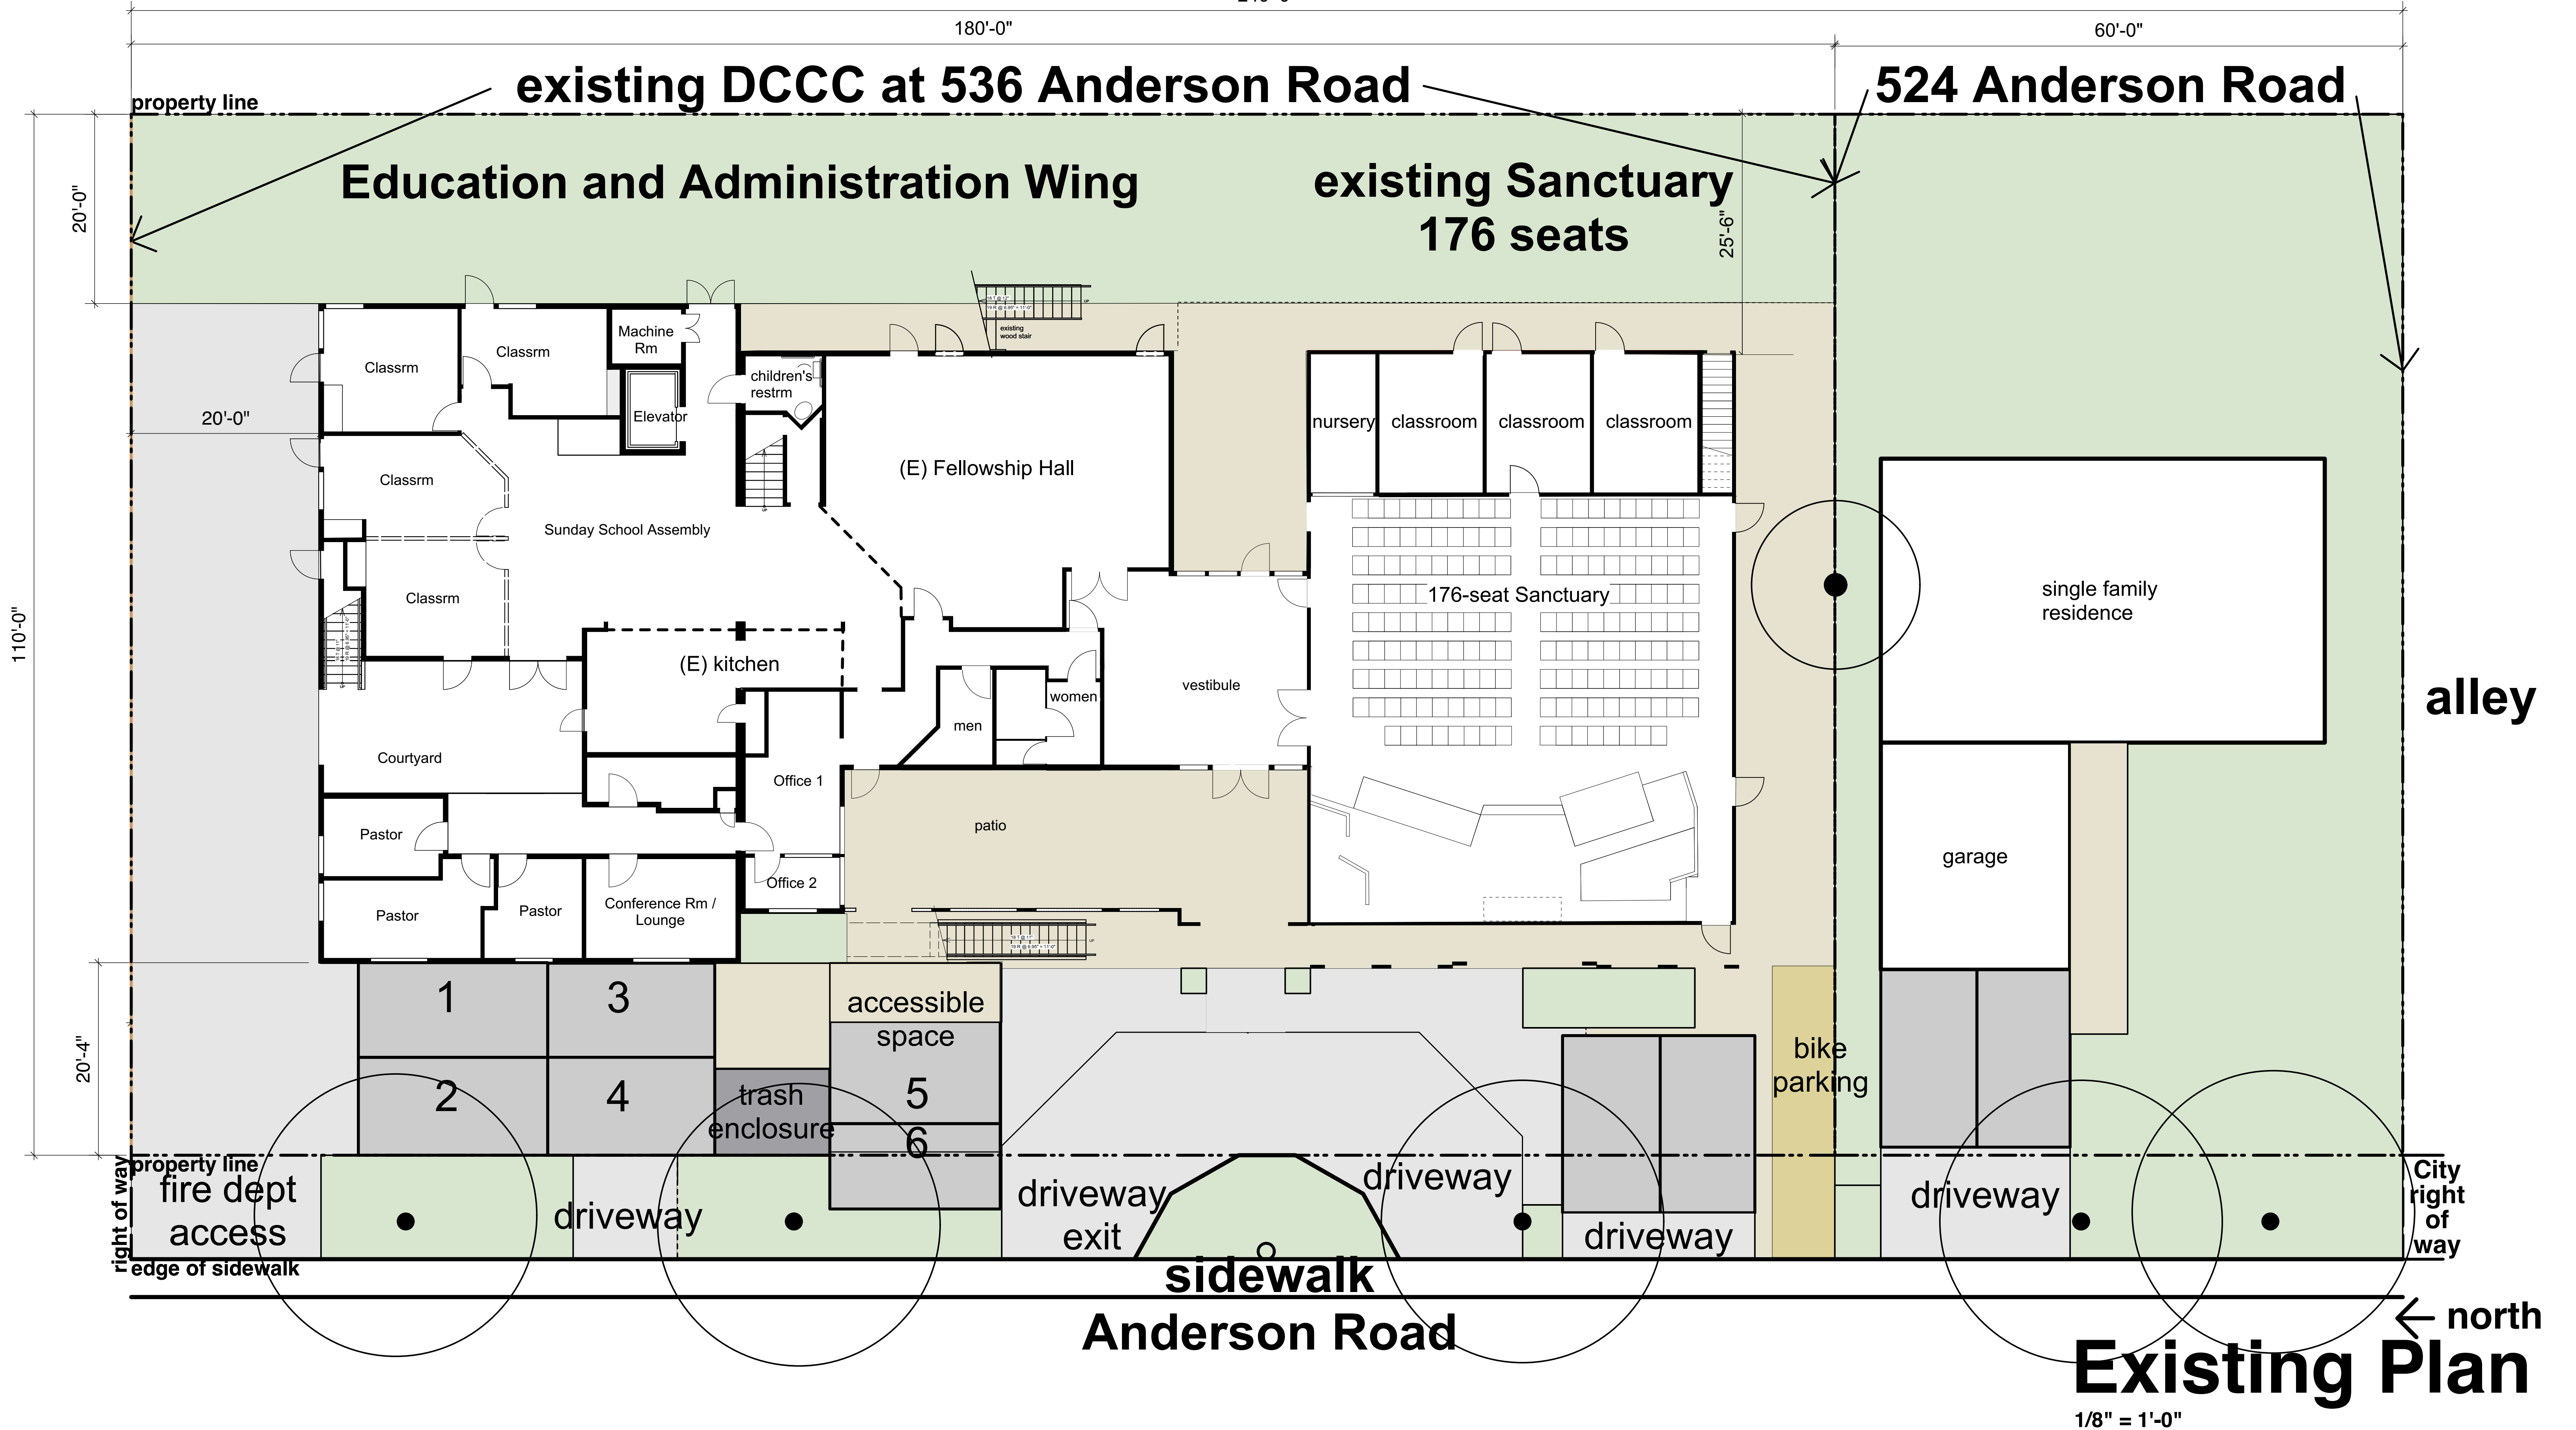

# DAVIS CHINESE CHRISTIAN CHURCH

536 + 524 ANDERSON ROAD, DAVIS, CALIFORNIA

240'-0"

Existing Plan

1/8" = 1'-0"

Maria Ogrzyziak Architecture

530-400-5030 241 B Street, Davis, California 95616 maria@oarch.com